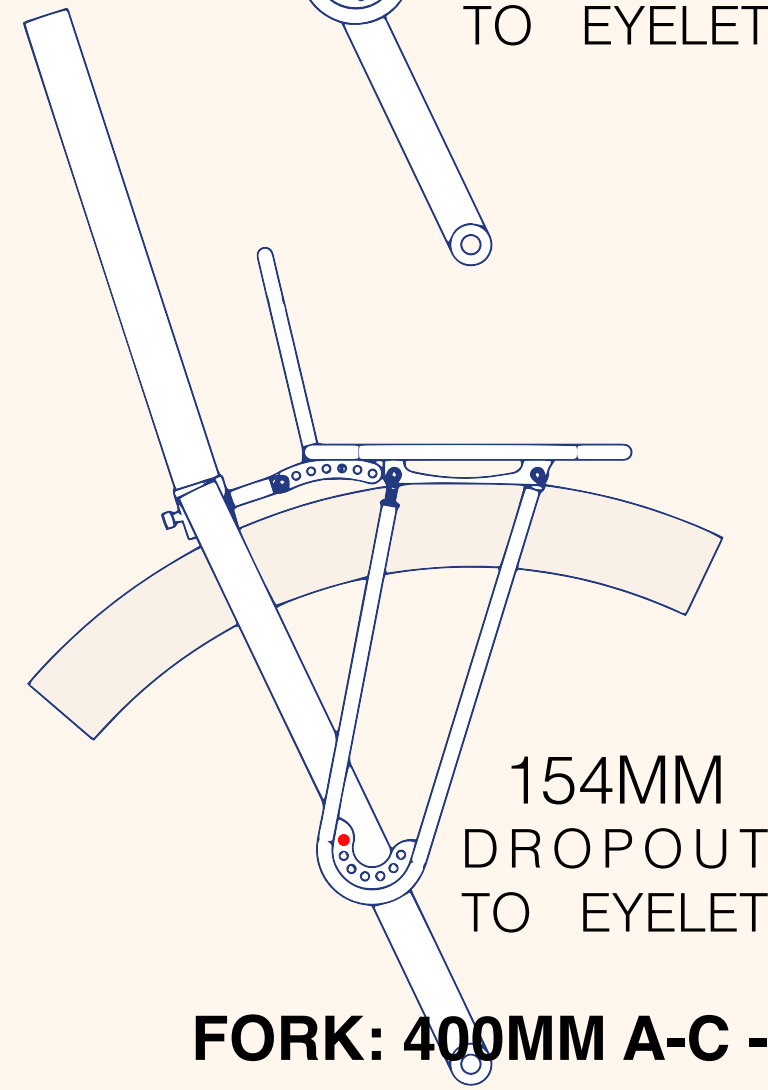

REAR RAKE + REAR BONES SET UP

195MM  
DROPOUT  
TO EYELET

146MM  
DROPOUT  
TO EYELET

154MM  
DROPOUT  
TO EYELET

130MM  
DROPOUT  
TO EYELET

**FORK: 400MM A-C - 50MM RAKE - 2.2 TIRE**