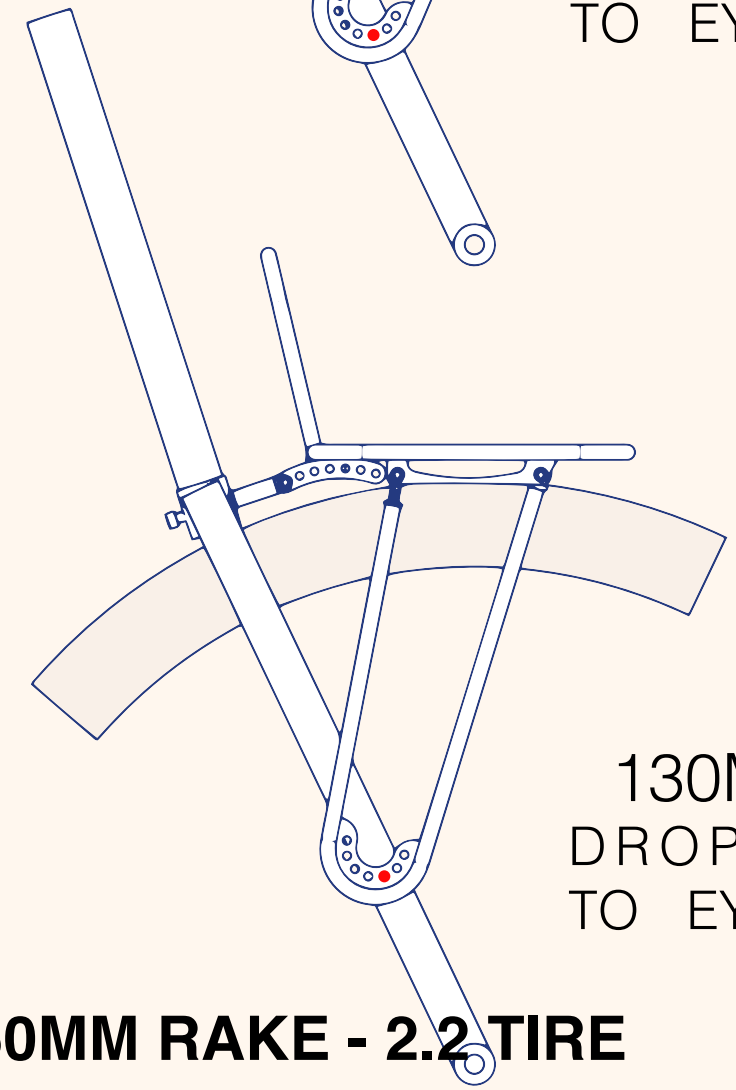

REAR RAKE + REAR BONES SET UP

195MM  
DROPOUT  
TO EYELET

146MM  
DROPOUT  
TO EYELET

154MM  
DROPOUT  
TO EYELET

130MM  
DROPOUT  
TO EYELET

**FORK: 400MM A-C - 50MM RAKE - 2.2 TIRE**