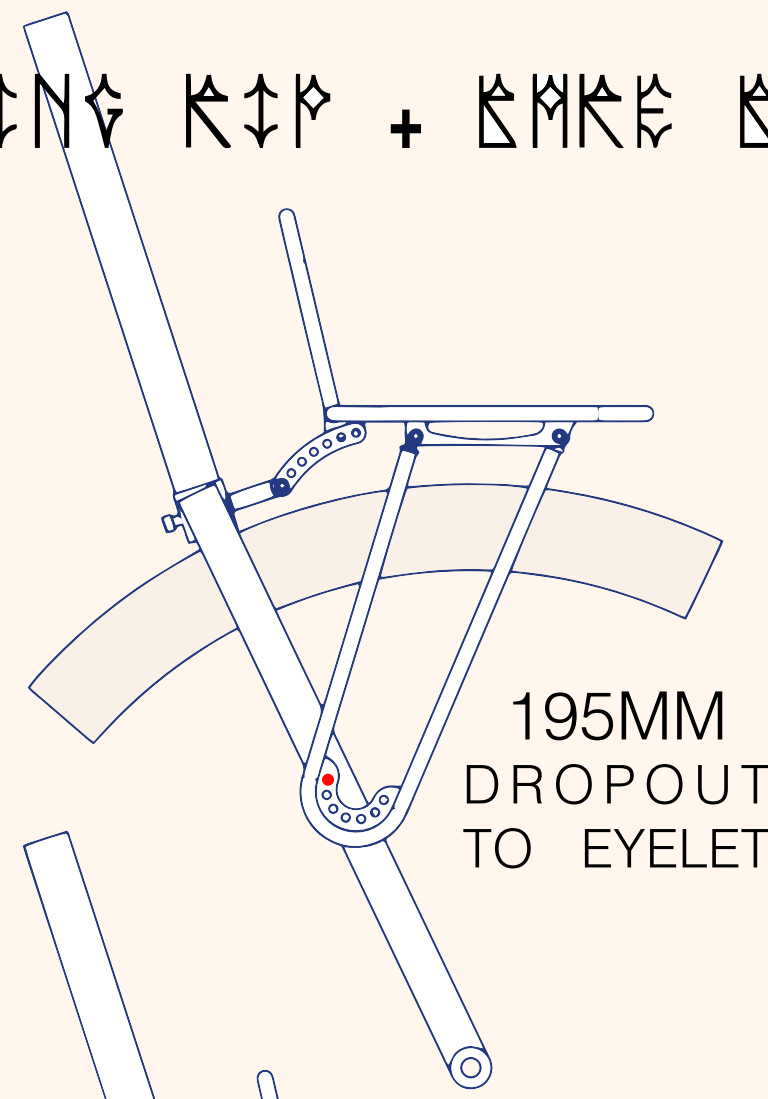

REAR RAKE + REAR BONES SET UP

195MM  
DROPOUT  
TO EYELET

146MM  
DROPOUT  
TO EYELET

154MM  
DROPOUT  
TO EYELET

130MM  
DROPOUT  
TO EYELET

**FORK: 400MM A-C - 50MM RAKE - 2.2 TIRE**