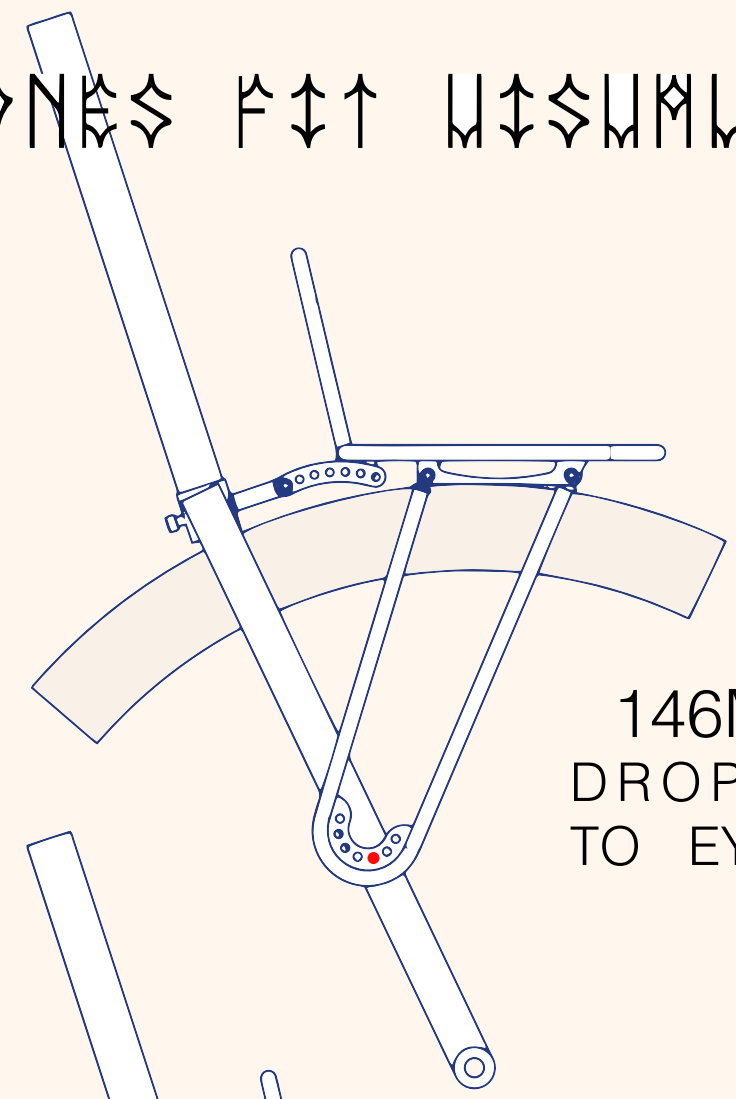

REAR RAKE + REAR BONES SET UP

195MM  
DROPOUT  
TO EYELET

146MM  
DROPOUT  
TO EYELET

154MM  
DROPOUT  
TO EYELET

130MM  
DROPOUT  
TO EYELET

**FORK: 400MM A-C - 50MM RAKE - 2.2 TIRE**